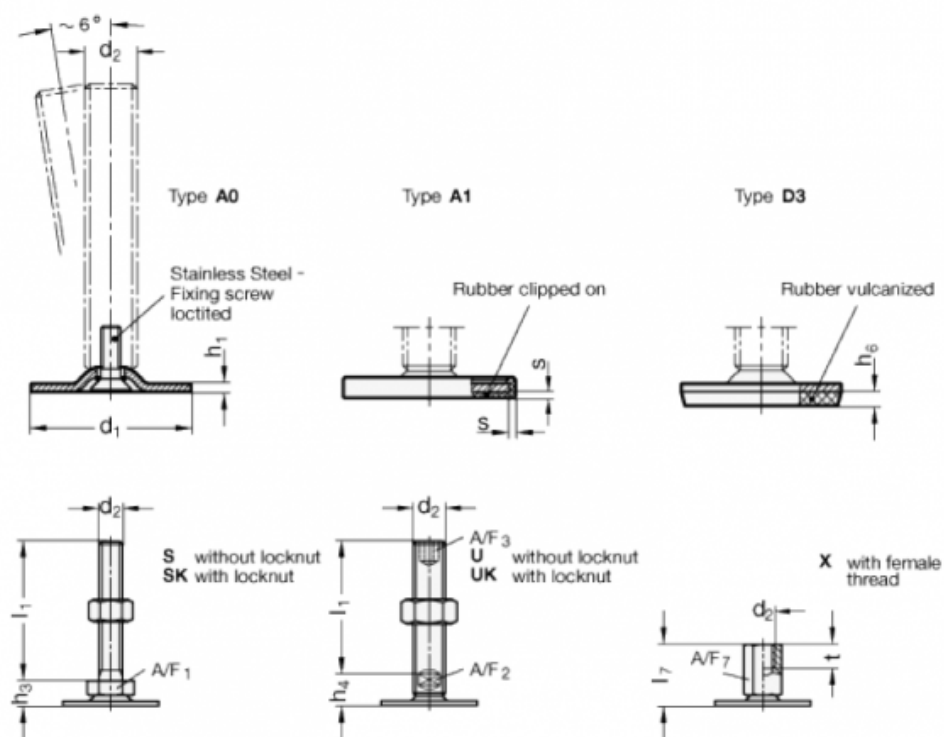

Data Sheet

Article number: 204080M12125A0SK
 Description: E+G levelling foot
 GN 40-80-M12-125-A0-SK
 Note: SK With nut, External hexagon at the bottom

Measures

- A/F1 = 17
- d1 = 80
- d2 = M12
- h1 = 3
- h3 = 12
- h6 =
- l1 = 125
- s =